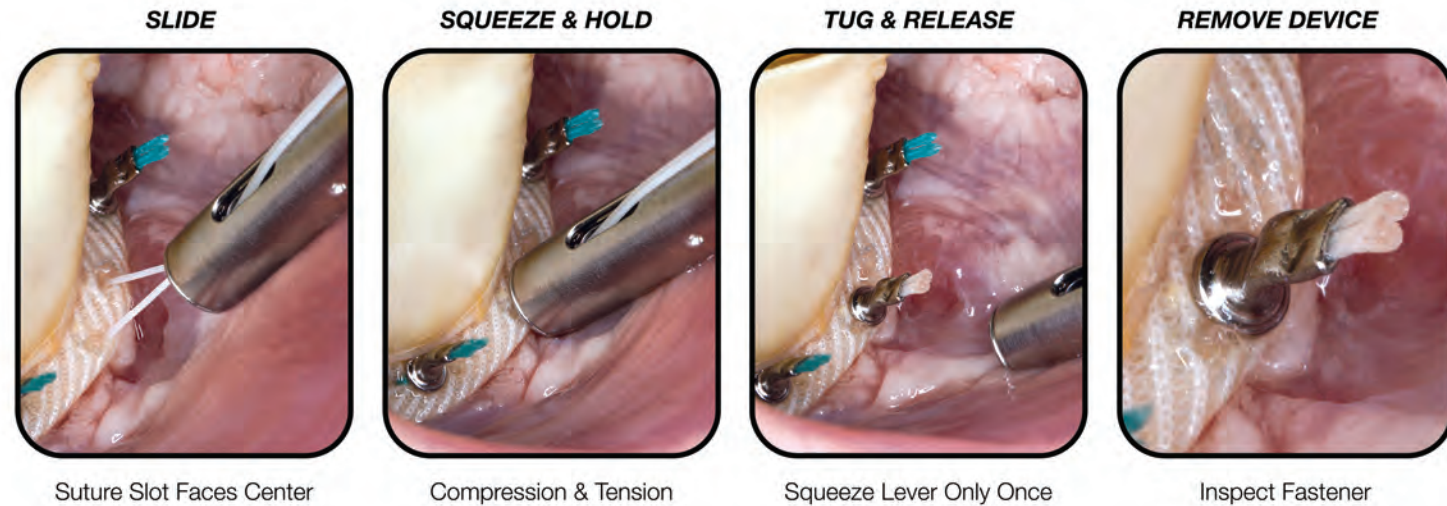

NEW
COR-KNOT
MINI® DEVICE

COR-KNOT MINI® DEVICE

SPINI MINI SHAFT | 17cm Long, Rotating Shaft

COR-KNOT MINI® PRODUCT ORDERING			SUPPLIED: STERILE
	REORDER	PRODUCT	DESCRIPTION
 x 6	REF 031300	COR-KNOT MINI® DEVICE KIT	Box of 6 Kits (2 Devices per Kit)
 x 12	REF 030850	COR-KNOT® QUICK LOAD® SINGLES	Box of 12 Singles (1 Fastener per Pouch)
 x 12	REF 030874	COR-KNOT® QUICK LOAD® 6-POUCH	Box of 12 Pouches (6 Fasteners per Pouch)
 x 6  x 6	REF 031350	COR-KNOT MINI® COMBO KIT	Box of 6 Kits (2 Devices & 12 Fasteners per Kit)