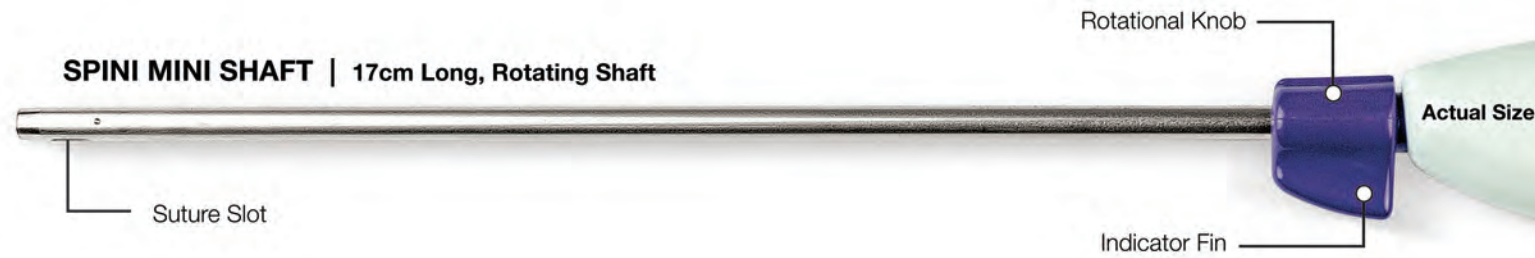

NEW
COR-KNOT
MINI® DEVICE

COR-KNOT MINI® DEVICE

SPINI MINI SHAFT | 17cm Long, Rotating Shaft

COR-KNOT MINI® PRODUCT ORDERING			SUPPLIED: STERILE
	REORDER	PRODUCT	DESCRIPTION
 x 6	REF 031300	COR-KNOT MINI® DEVICE KIT	Box of 6 Kits (2 Devices per Kit)
 x 12	REF 030850	COR-KNOT® QUICK LOAD® SINGLES	Box of 12 Singles (1 Fastener per Pouch)
 x 12	REF 030874	COR-KNOT® QUICK LOAD® 6-POUCH	Box of 12 Pouches (6 Fasteners per Pouch)
 x 6  x 6	REF 031350	COR-KNOT MINI® COMBO KIT	Box of 6 Kits (2 Devices & 12 Fasteners per Kit)