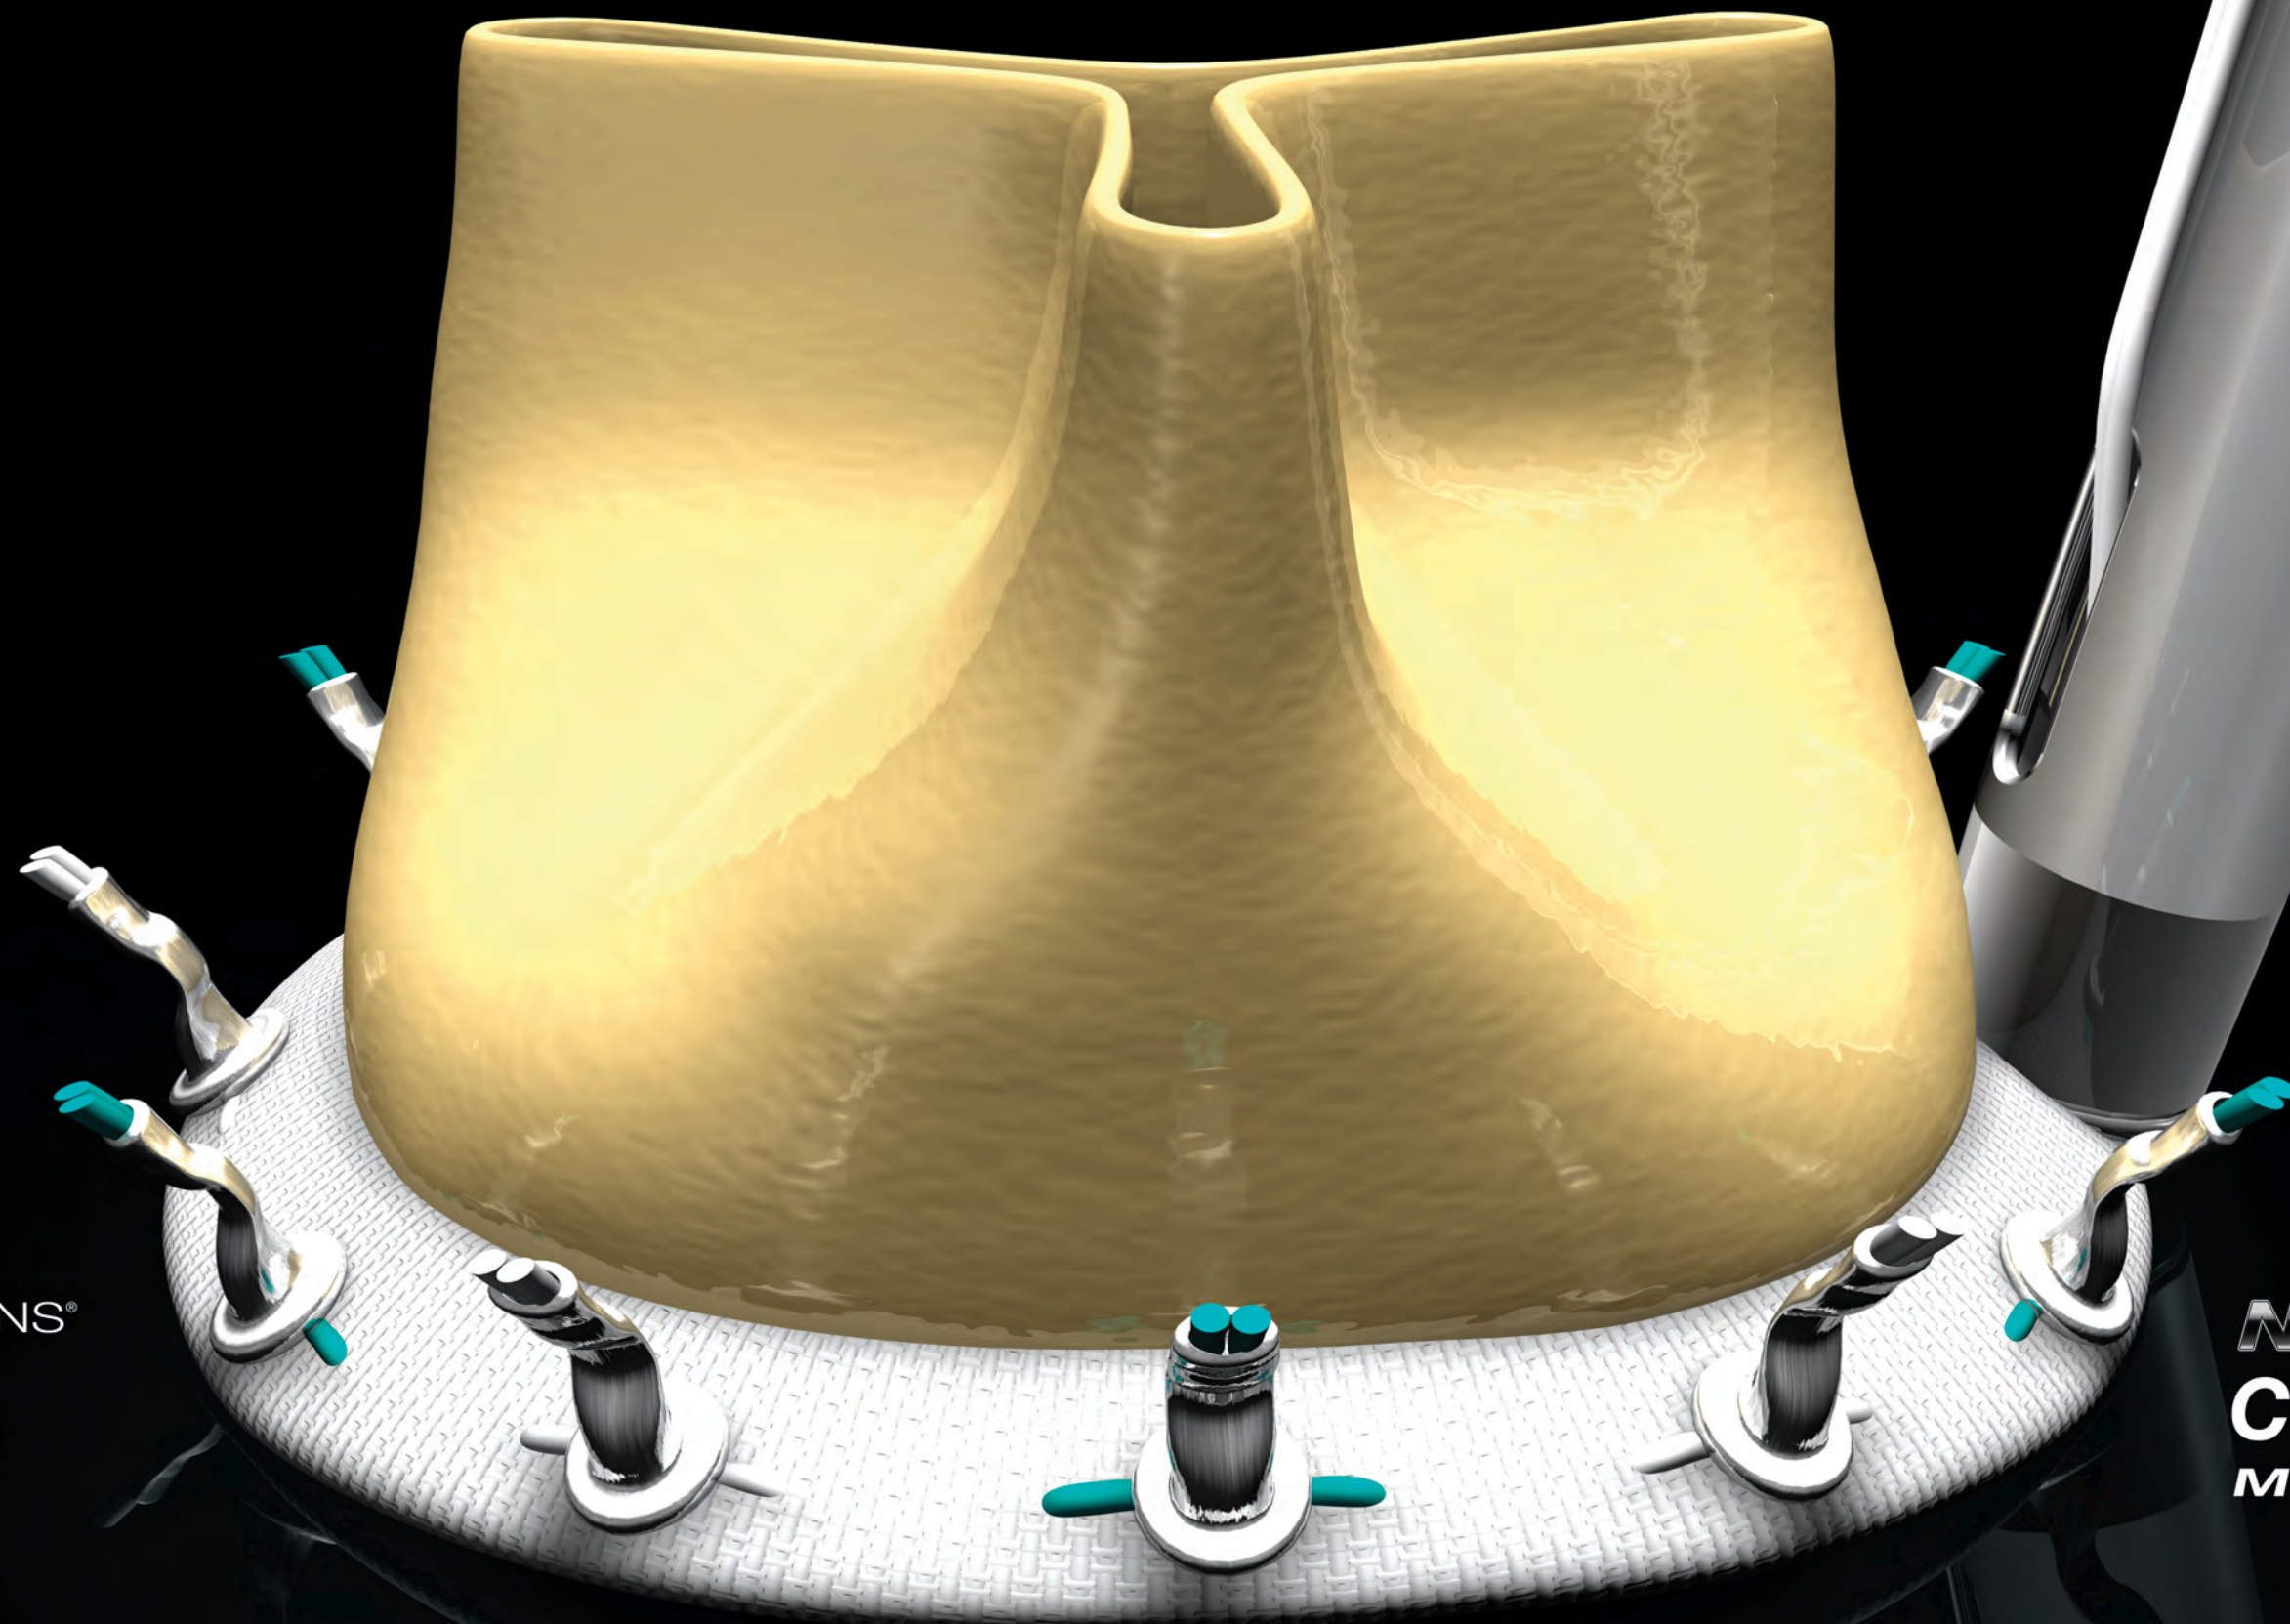

LONGER
ROTATING SHAFT

MORE REACH
EASIER CONTROL

LSI SOLUTIONS®

7796 Victor-Mendon Road
Victor, New York 14564 U.S.A.
Customer Service: 866.575.3493
Technical Support: 866.428.9092
Fax: 585.742.8086
www.lsisolutions.com

NEW
COR-KNOT
MINI® DEVICE